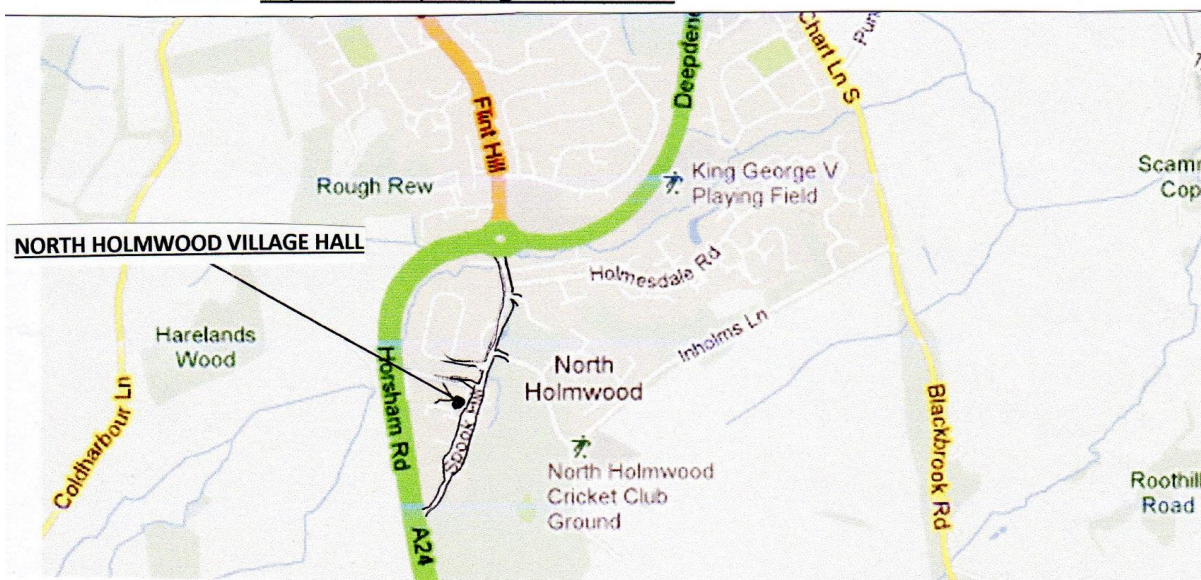

RAY BROWN'S CLINIC IN NORTH HOLMWOOD IS HELD IN:

North Holmwood Village Hall,  
Spook Hill,  
North Holmwood,  
Nr. Dorking,  
Surrey, RH5 4JP  
Mobile contact on day of appointment only: 07831 641321  
Or email: [raybrownenquiries@hotmail.com](mailto:raybrownenquiries@hotmail.com)

Directions to North Holmwood Village Hall from M.25

At Junction 9 of the M25 take the A24 to Dorking/Leatherhead  
Stay on the A24 and you will come to a roundabout with a silver Cockrill on it.  
Go straight over that roundabout signposted Horsham.  
At the next roundabout take the first exit onto Spook Hill signposted Nth  
Holmwood. You will find the Nth Holmwood Village Hall on your right.  
**Please do not park on the hall side of the road as it must be kept clear  
because of ambulances and fire engines. There is a car park at the back of  
the village hall if you do not wish to park on the road.**