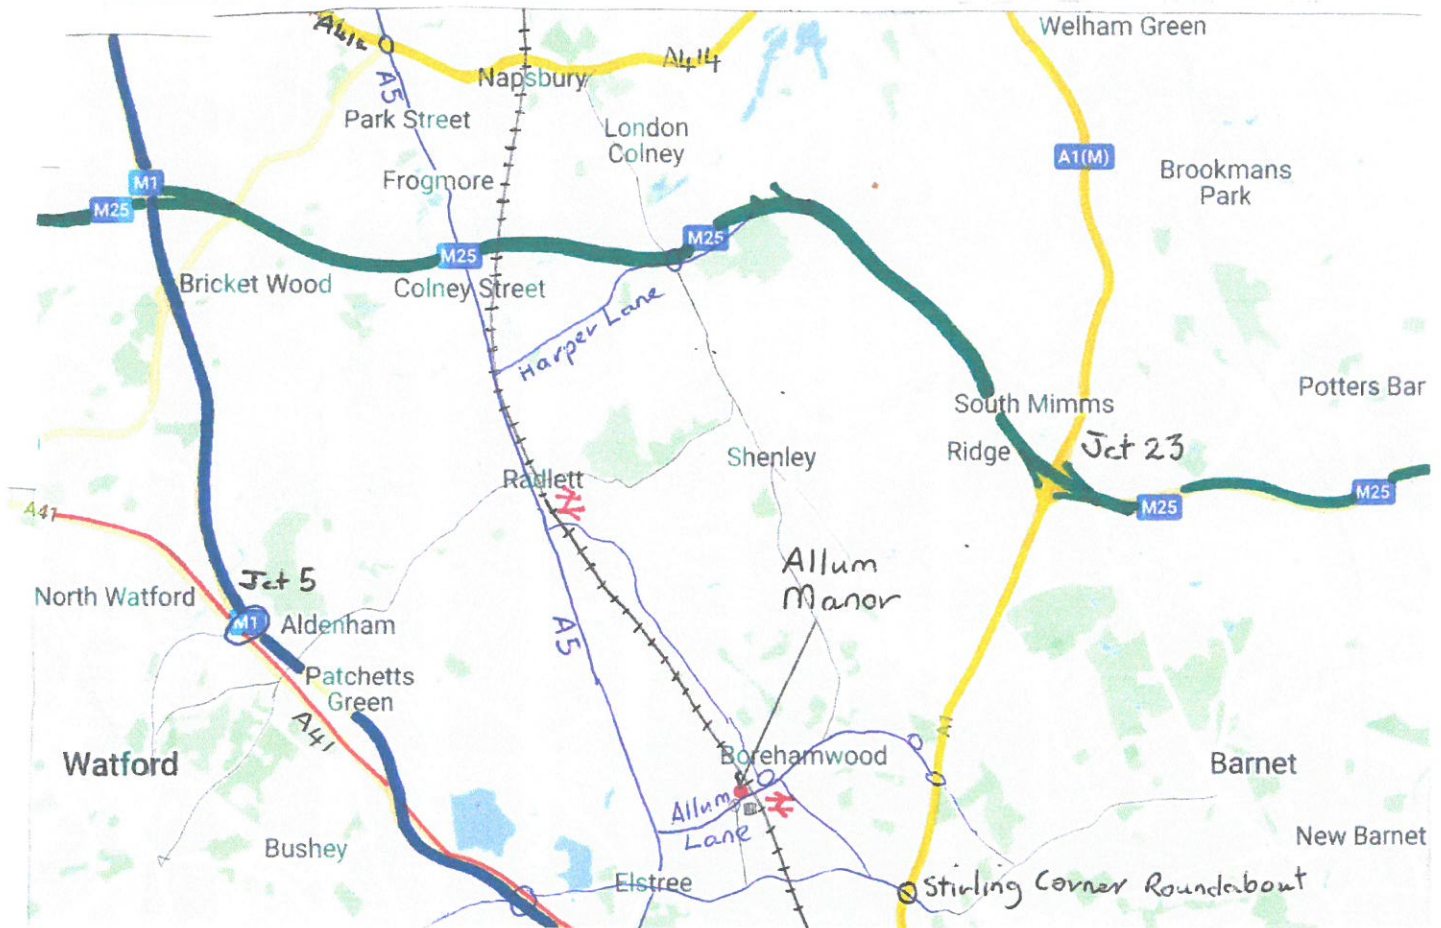

DIRECTIONS TO PAUL'S CLINIC AT ALLUM MANOR HOUSE, 2 ALLUM LANE, BOREHAMWOOD, HERTS WD6 3PJ

On the day of your appointment only please contact mobile 07831 641321 if you have any problems

BY TRAIN - THAMESLINK NATIONAL RAIL : Take train to Elstree & Borehamwood station. Exit station and turn left (staircase immediately on left) which brings you onto Allum Lane. Go left and Allum Manor House is on your right opposite the Asda Petrol station (100yards from the station).

FROM M1 NORTH AND SOUTH : Come off at Jct 5 and take the 2nd exit onto the A41 if coming from the north and first exit if coming from the south. At the roundabout take 2nd exit and continue on A41. At the next roundabout take the 1st exit onto Elstree Rd/A411. At traffic lights turn left onto A5183 and at bottom of the hill turn right into Allum Lane/B5378. Allum Manor House is just off the next roundabout to your left opposite the Asda Petrol station.

M25 EAST : Come off at Jct 23 and take 2nd exit onto A1. Remain on A1 until Stirling Corner roundabout and take 3rd exit onto Barnet Lane/A411. At roundabout take 1st exit and remain of Barnet Lane/A411 and follow this road for one mile then turn right onto Deacons Hill Road. At the roundabout at the end of this road turn to the right and you will find Allum Manor House immediately on your left off this roundabout.

M25 WEST : Come off at Jct 19 taking A41 exit to Watford. At roundabout take 2nd exit and remain on A41. At the next 2 roundabouts take 2nd exit and remain on A41. At third roundabout take 1st exit onto Elstree Rd/A411. At traffic lights turn left onto A5183 and at bottom of the hill turn right into Allum Lane/B5378. Allum Manor House is just off the next roundabout to your left opposite the Asda Petrol station.